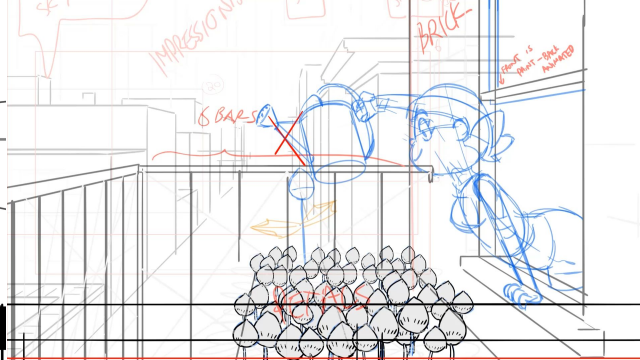

Relationship *Cultivation*

A short film by Geoff Class

SYNOPSIS

When a woman's window flower box finally blooms, she's surprised to find one of the flowers has a rebellious streak—after it changes the radio station as she's listening.

Relationship Cultivation is an animated short about the universal challenges of parenthood (even houseplant parenthood).

BASIC INFO

Written, Directed, Designed, Animated, and Edited by Geoff Class

Total Running Time: 1 Minute 33 Seconds

SOFTWARE USED

Storyboarded in Toon Boom Storyboard Pro
Animated and Composited in Toon Boom Harmony
Backgrounds Painted in Procreate
Edited and Mixed in Adobe Premiere Pro

DIRECTOR'S STATEMENT

Relationship Cultivation is the largest single project of my artistic career. The decision to create my own animated short came from a desire to improve a number of skills: to up my storyboarding game with visual depth; to better understand the animation pipeline from a hands-on perspective; to really sink my teeth into traditional character animation.