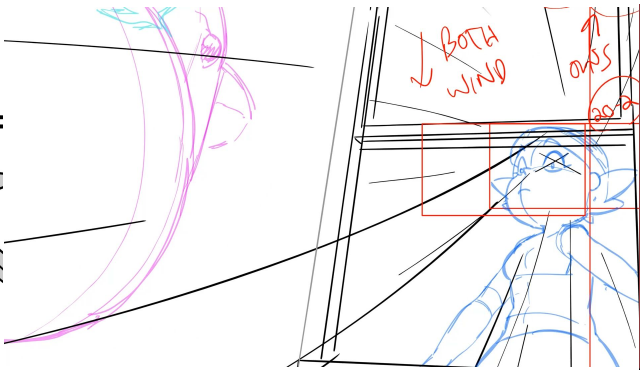

Relationship *Cultivation*

A short film by Geoff Class

SYNOPSIS

When a woman's window flower box finally blooms, she's surprised to find one of the flowers has a rebellious streak—after it changes the radio station as she's listening.

Relationship Cultivation is an animated short about the universal challenges of parenthood (even houseplant parenthood).

BASIC INFO

Written, Directed, Designed, Animated, and Edited by Geoff Class

Total Running Time: 1 Minute 33 Seconds

SOFTWARE USED

Storyboarded in Toon Boom Storyboard Pro
Animated and Composited in Toon Boom Harmony
Backgrounds Painted in Procreate
Edited and Mixed in Adobe Premiere Pro

DIRECTOR'S STATEMENT

Relationship Cultivation is the largest single project of my artistic career. The decision to create my own animated short came from a desire to improve a number of skills: to up my storyboarding game with visual depth; to better understand the animation pipeline from a hands-on perspective; to really sink my teeth into traditional character animation.